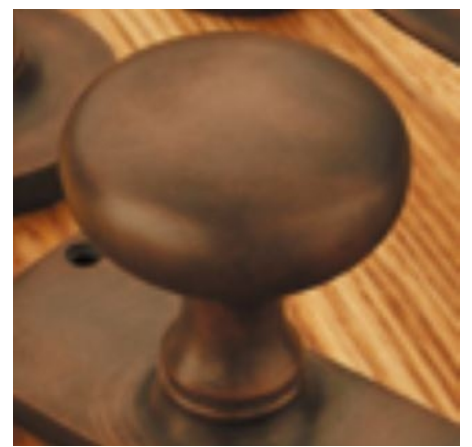

Art Deco Escutcheon

£0.00

exc VAT: £0.00

Product Images

Short Description

- Traditional English made Escutcheaons ideal for use on internal or external doors and are used to cover the hole cut into the door by a mortice lock. Art Deco Escutcheon.
- This range is made to order in the UK please allow 6 weeks for delivery. Please contact us for prices and further information.
- Available in 27 luxury finishes from aged brass and dark bronze to distressed nickel and polished chrome (please see below list for the full the selection).

Distressed Oil Rubbed Bronze

Oil Rubbed Bronze

Dark Bronze Metal Antique

Matte Black Bronze

Tudor Bronze

Autumn Bronze

Imitation Bronze Unlacquered

Imitation Bronze Metal Antique