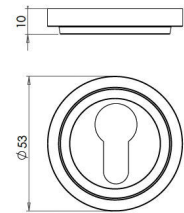

Euro Profile Escutcheon With Stepped Rose - 53mm x 10mm - Polished Nickel

Product Images

Description

- Stepped pattern euro profile escutcheon with concealed fix rose - antique brass.
- For use with euro profile cylinder

Finish

- Polished Nickel

Base Material

- Solid Brass

Dimensions

- 53mm diameter
- 10mm Depth

Important Information

- Supplied with fixings
- Each - (1 x escutcheon).

Products in this set

44539.1 - Euro Profile Escutcheon With Stepped Rose - 53mm x 10mm - Polished Nickel - Each