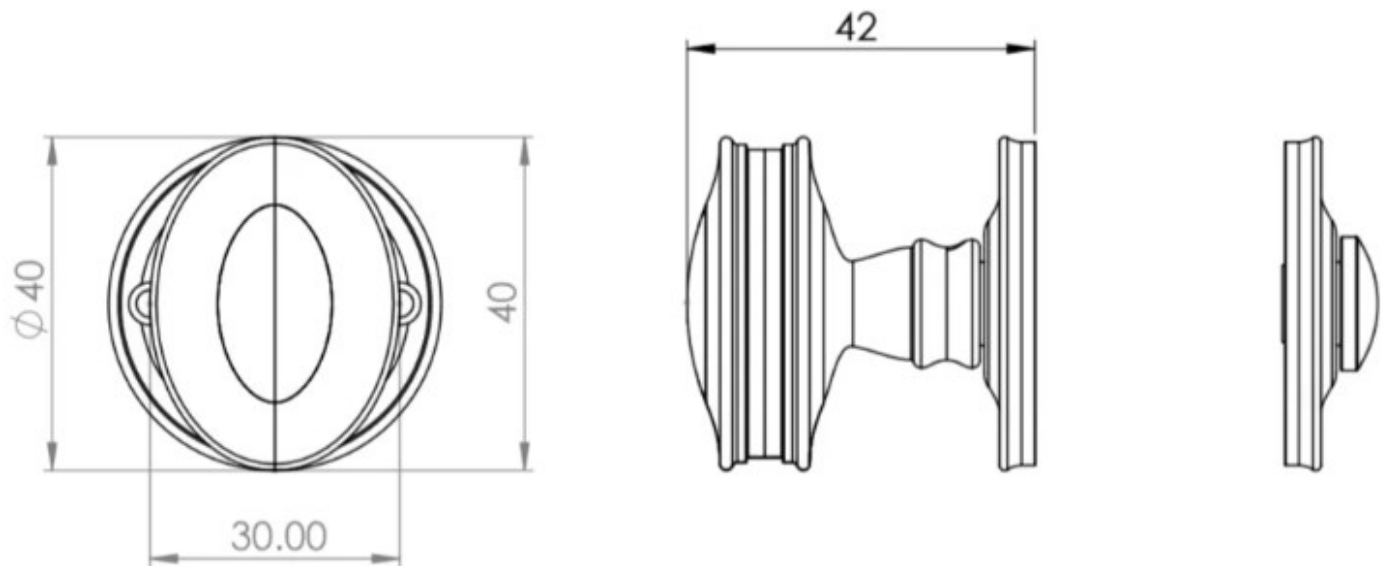

Classic Bathroom Oval Knob Turn & Release With Face Fixed Round Rose - 40mm Diameter - Antique Brass (Lacquered)

Product Images

Description

- Antique brass classic bathroom turn & release set
- Face fixed
- A turn and release consists of two parts
 - 1 - a snib turn which is fitted on the inside of the bathroom and is used to lock the bathroom or toilet by twisting the snib a quarter turn to the left or right
 - 2 - a release which is fitted on the outside of the bathroom. If someone gets locked in the bathroom or toilet the snib can be released in an emergency by twisting a coin or screwdriver in the slotted part of the rose a quarter turn
- This turn and release set uses a 5mm x 5mm spindle (the metal shaft that goes through the door) this suits standard UK bath locks
- A turn and release is only the cosmetic part that you see on the outside of the door and requires a mechanism to work in conjunction with it, such as a bathroom deadbolt

Base Material

- Solid Brass

Finish

- Antique Brass

Dimensions

- Rose Diameter - 40mm
- Projection - 42mm

Important Info Before You Buy

- Can also be used as a privacy lock for bedrooms
- Supplied with all fixings
- PLEASE NOTE - THIS ITEM MUST BE USED IN CONJUNCTION WITH A DEAD BOLT OR A BATHROOM MORTICE LOCK

Products in this set

49404.1 - Classic Bathroom Oval Knob Turn & Release With Face Fixed Round Rose - 40mm Diameter - Antique Brass (Lacquered) - Set