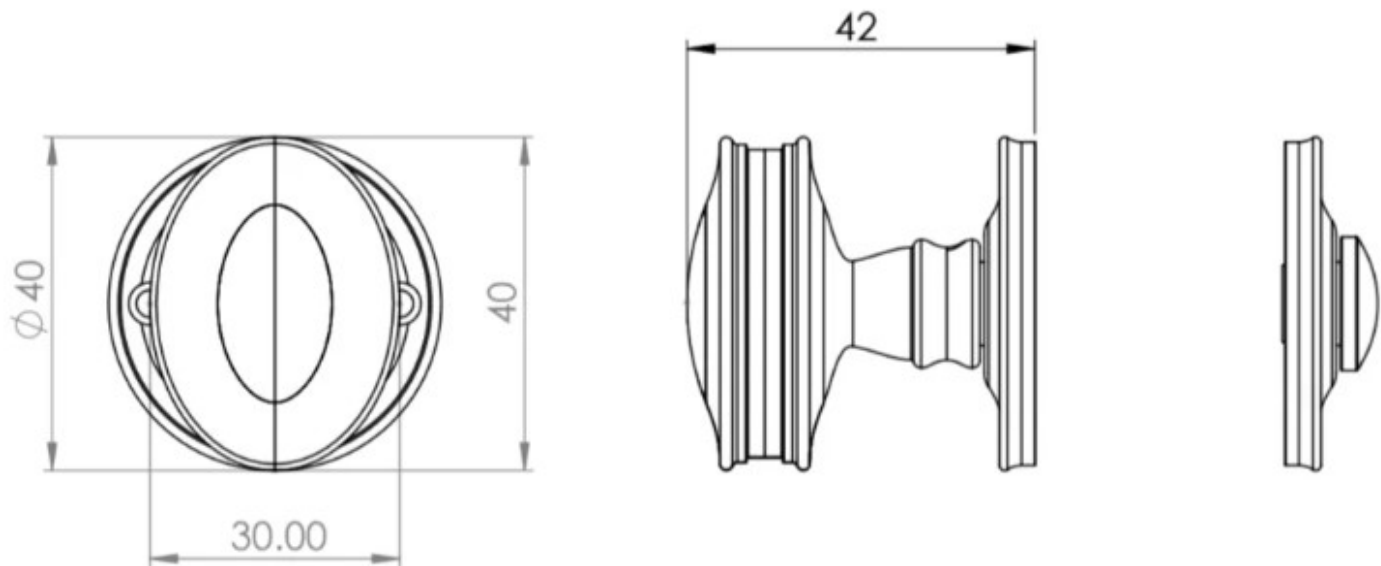

Classic Bathroom Oval Knob Turn & Release With Face Fixed Round Rose - 40mm Diameter - Dark Bronze (Lacquered)

Product Images

Description

- Dark Bronze classic bathroom turn & release set
- Face fixed
- A turn and release consists of two parts
 - 1 - a snib turn which is fitted on the inside of the bathroom and is used to lock the bathroom or toilet by twisting the snib a quarter turn to the left or right
 - 2 - a release which is fitted on the outside of the bathroom. If someone gets locked in the bathroom or toilet the snib can be released in an emergency by twisting a coin or screwdriver in the slotted part of the rose a quarter turn
- This turn and release set uses a 5mm x 5mm spindle (the metal shaft that goes through the door) this suits standard UK bath locks
- A turn and release is only the cosmetic part that you see on the outside of the door and requires a mechanism to work in conjunction with it, such as a bathroom deadbolt

Base Material

- Solid Brass

Finish

- Dark Bronze

Dimensions

- Rose Diameter - 40mm
- Projection - 42mm

Important Info Before You Buy

- Can also be used as a privacy lock for bedrooms
- Supplied with all fixings
- PLEASE NOTE - THIS ITEM MUST BE USED IN CONJUNCTION WITH A DEAD BOLT OR A BATHROOM MORTICE LOCK

Products in this set

49466.1 - Classic Bathroom Oval Knob Turn & Release With Face Fixed Round Rose - 40mm Diameter - Dark Bronze (Lacquered) - Set