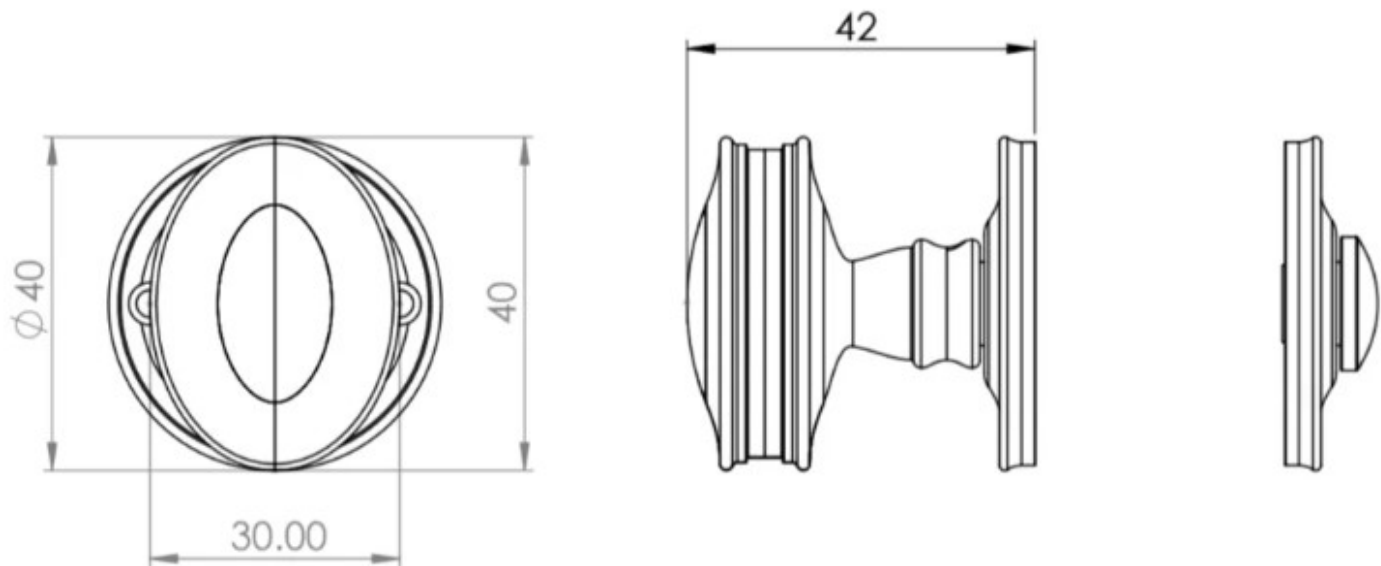

Classic Bathroom Oval Knob Turn & Release With Face Fixed Round Rose - 40mm Diameter - Polished Nickel

Product Images

Description

- Polished Nickel classic bathroom turn & release set
- Face fixed
- A turn and release consists of two parts
 - 1 - a snib turn which is fitted on the inside of the bathroom and is used to lock the bathroom or toilet by twisting the snib a quarter turn to the left or right
 - 2 - a release which is fitted on the outside of the bathroom. If someone gets locked in the bathroom or toilet the snib can be released in an emergency by twisting a coin or screwdriver in the slotted part of the rose a quarter turn
- This turn and release set uses a 5mm x 5mm spindle (the metal shaft that goes through the door) this suits standard UK bath locks
- A turn and release is only the cosmetic part that you see on the outside of the door and requires a mechanism to work in conjunction with it, such as a bathroom deadbolt

Base Material

- Solid Brass

Finish

- Polished Nickel

Dimensions

- Rose Diameter - 40mm
- Projection - 42mm

Important Info Before You Buy

- Can also be used as a privacy lock for bedrooms
- Supplied with all fixings
- PLEASE NOTE - THIS ITEM MUST BE USED IN CONJUNCTION WITH A DEAD BOLT OR A BATHROOM MORTICE LOCK

Products in this set

49528.1 - Classic Bathroom Oval Knob Turn & Release With Face Fixed Round Rose - 40mm Diameter - Polished Nickel - Set