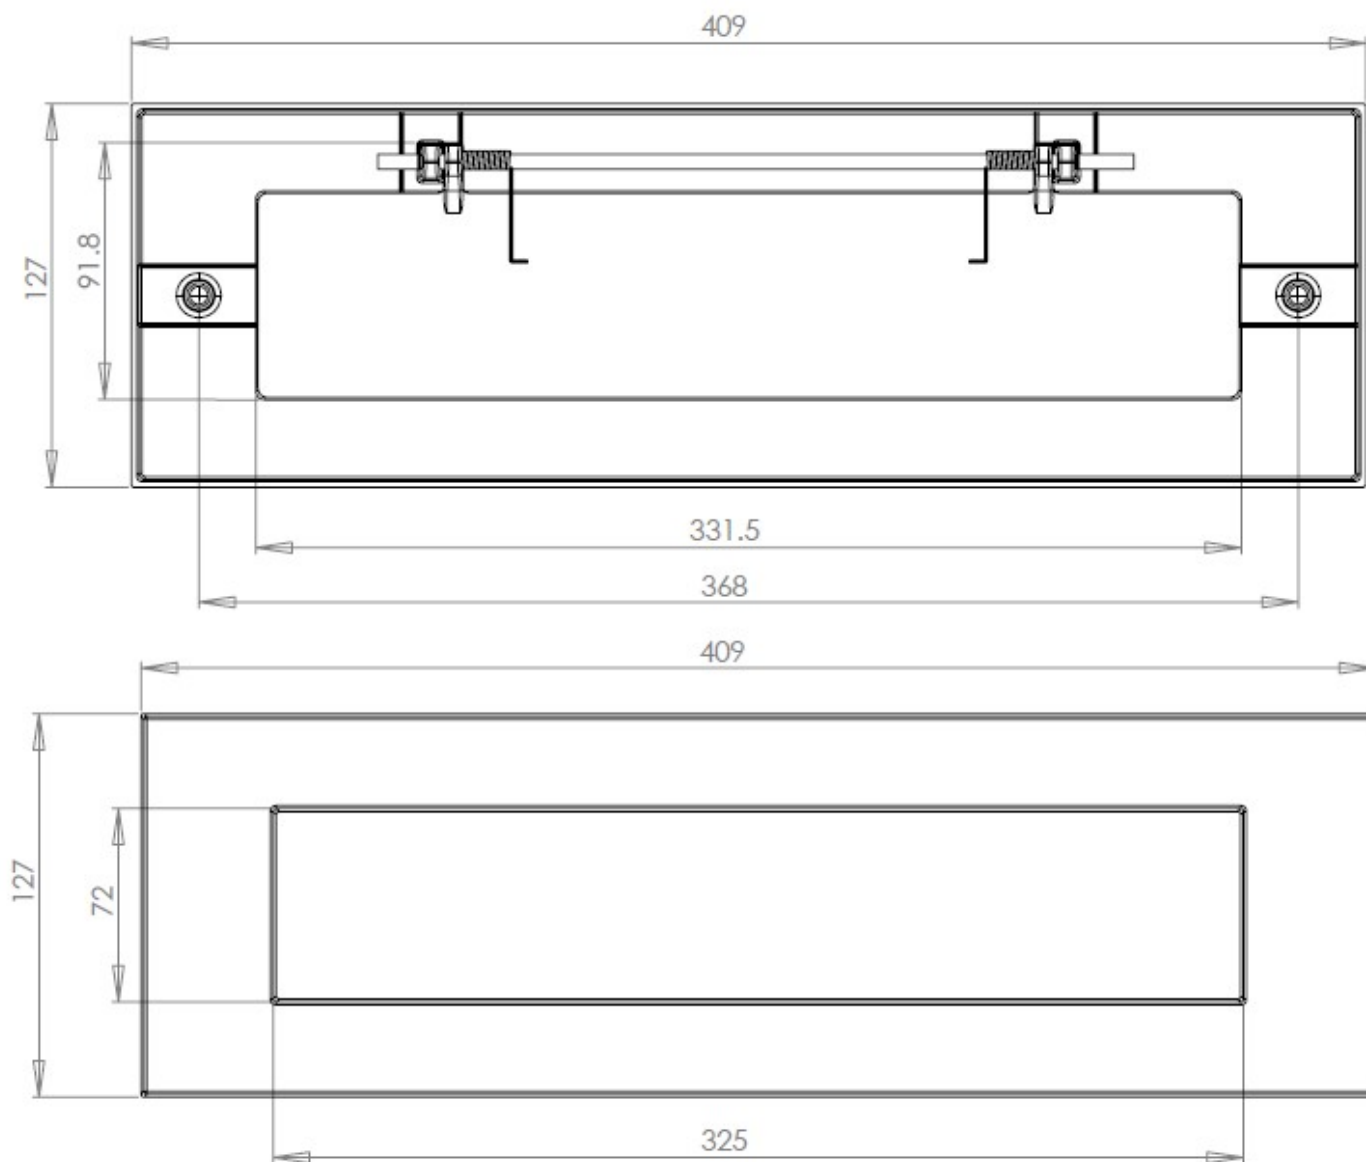


Plain Letter Plate - 409mm x 127mm - Polished Chrome

Product Images

Description

- Plain Letter Plate - 409mm x 127mm

Finish

- Polished Chrome

Dimensions

| Dimensions | Sizes |
|----------------------|-------|
| Overall Plate Width | 127mm |
| Overall Plate Length | 409mm |
| Bolt centers | 368mm |
| Aperture Width | 325mm |
| Aperture Height | 72mm |

Important Info Before You Buy

- Suitable for wooden doors.
- Spring loaded to keep the flap closed.
- Comes with fixing bolts and domed cover caps.
- Matching inner flap letter tidy for the inside of the door also available.

Products in this set

20236.1 - Plain Letter Plate - 409mm x 127mm - Polished Chrome - Each