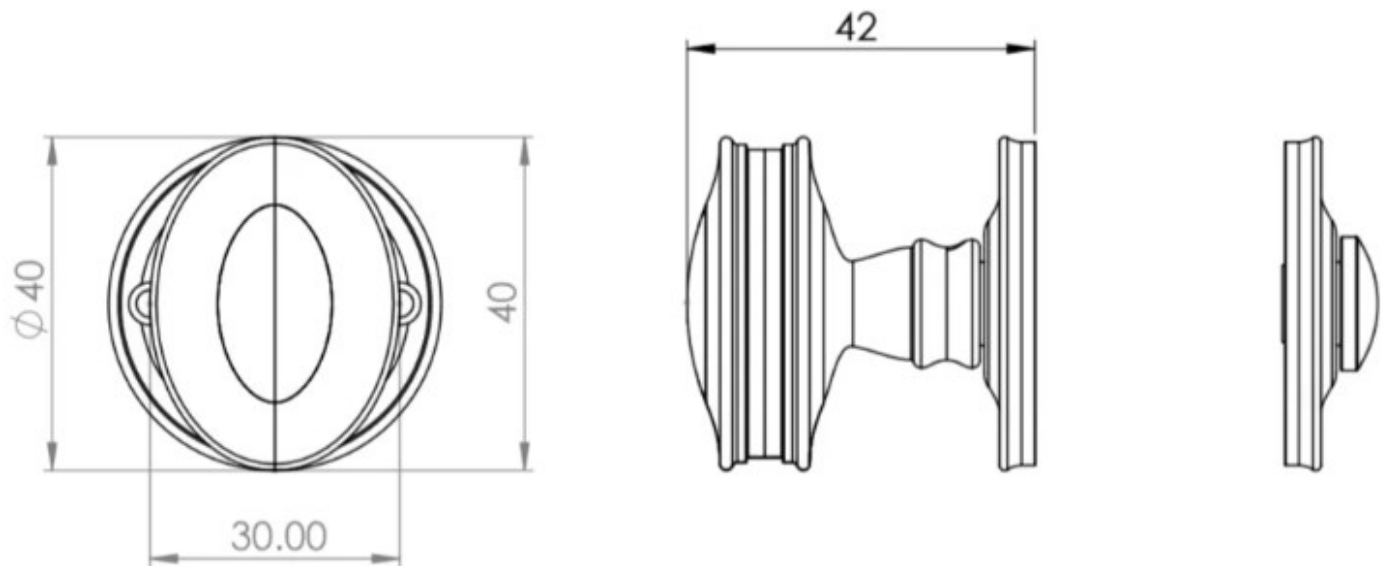

Classic Bathroom Oval Knob Turn & Release With Face Fixed Round Rose - 40mm Diameter - Satin Brass (Lacquered)

Product Images

Description

- Satin Brass classic bathroom turn & release set
- Face fixed
- A turn and release consists of two parts
 - 1 - a snib turn which is fitted on the inside of the bathroom and is used to lock the bathroom or toilet by twisting the snib a quarter turn to the left or right
 - 2 - a release which is fitted on the outside of the bathroom. If some gets locked in the bathroom or toilet the snib can be released in an emergency by twisting a coin or screwdriver in the slotted part of the rose a quarter turn
- This turn and release set uses a 5mm x 5mm spindle (the metal shaft that goes through the door) this suits standard UK bath locks
- A turn and release is only the cosmetic part that you see on the outside of the door and requires a mechanism to work in conjunction with it, such as a bathroom deadbolt

Base Material

- Solid Brass

Finish

- Satin Brass

Dimensions

- Rose Diameter - 40mm
- Projection - 42mm

Important Info Before You Buy

- Can also be used as a privacy lock for bedrooms
- Supplied with all fixings
- PLEASE NOTE - THIS ITEM MUST BE USED IN CONJUNCTION WITH A DEAD BOLT OR A BATHROOM MORTICE LOCK

Products in this set

49590.1 - Classic Bathroom Oval Knob Turn & Release With Face Fixed Round Rose - 40mm Diameter - Satin Brass (Lacquered) - Set