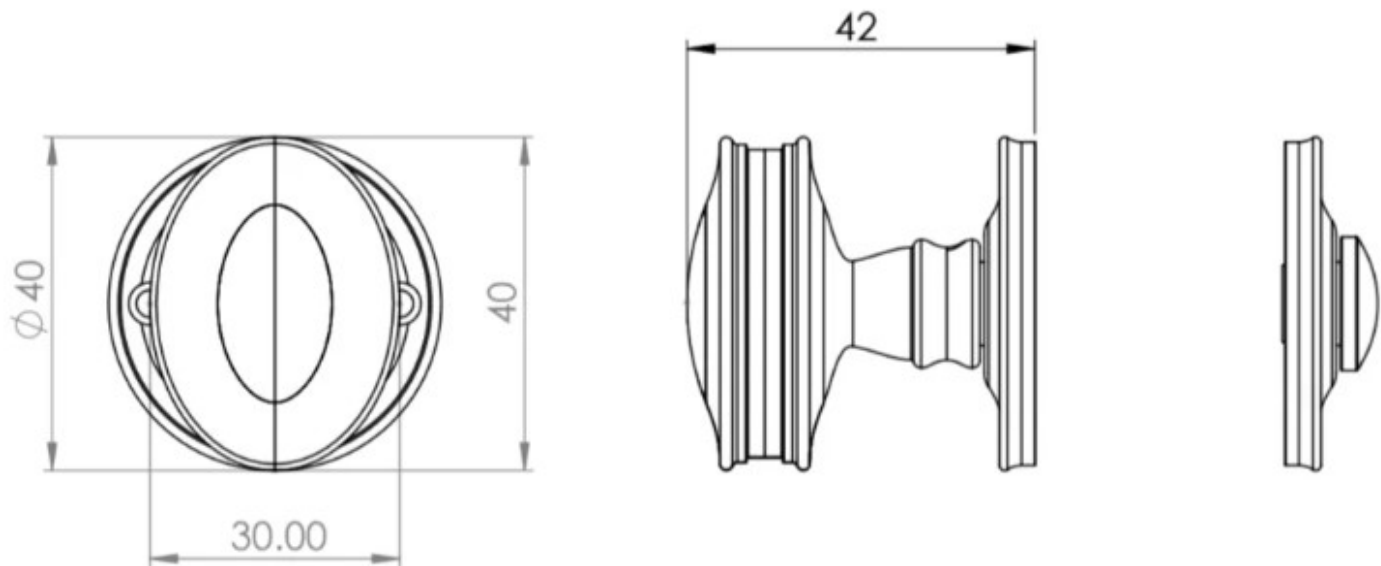

Classic Bathroom Oval Knob Turn & Release With Face Fixed Round Rose - 40mm Diameter - Satin Nickel

Product Images

Description

- Satin Nickel classic bathroom turn & release set
- Face fixed
- A turn and release consists of two parts
 - 1 - a snib turn which is fitted on the inside of the bathroom and is used to lock the bathroom or toilet by twisting the snib a quarter turn to the left or right
 - 2 - a release which is fitted on the outside of the bathroom. If some gets locked in the bathroom or toilet the snib can be released in an emergency by twisting a coin or screwdriver in the slotted part of the rose a quarter turn
- This turn and release set uses a 5mm x 5mm spindle (the metal shaft that goes through the door) this suits standard UK bath locks
- A turn and release is only the cosmetic part that you see on the outside of the door and requires a mechanism to work in conjunction with it, such as a bathroom deadbolt

Base Material

- Solid Brass

Finish

- Satin Nickel

Dimensions

- Rose Diameter - 40mm
- Projection - 42mm

Important Info Before You Buy

- Can also be used as a privacy lock for bedrooms
- Supplied with all fixings
- PLEASE NOTE - THIS ITEM MUST BE USED IN CONJUNCTION WITH A DEAD BOLT OR A BATHROOM MORTICE LOCK

Products in this set

49652.1 - Classic Bathroom Oval Knob Turn & Release With Face Fixed Round Rose - 40mm Diameter - Satin Nickel - Set