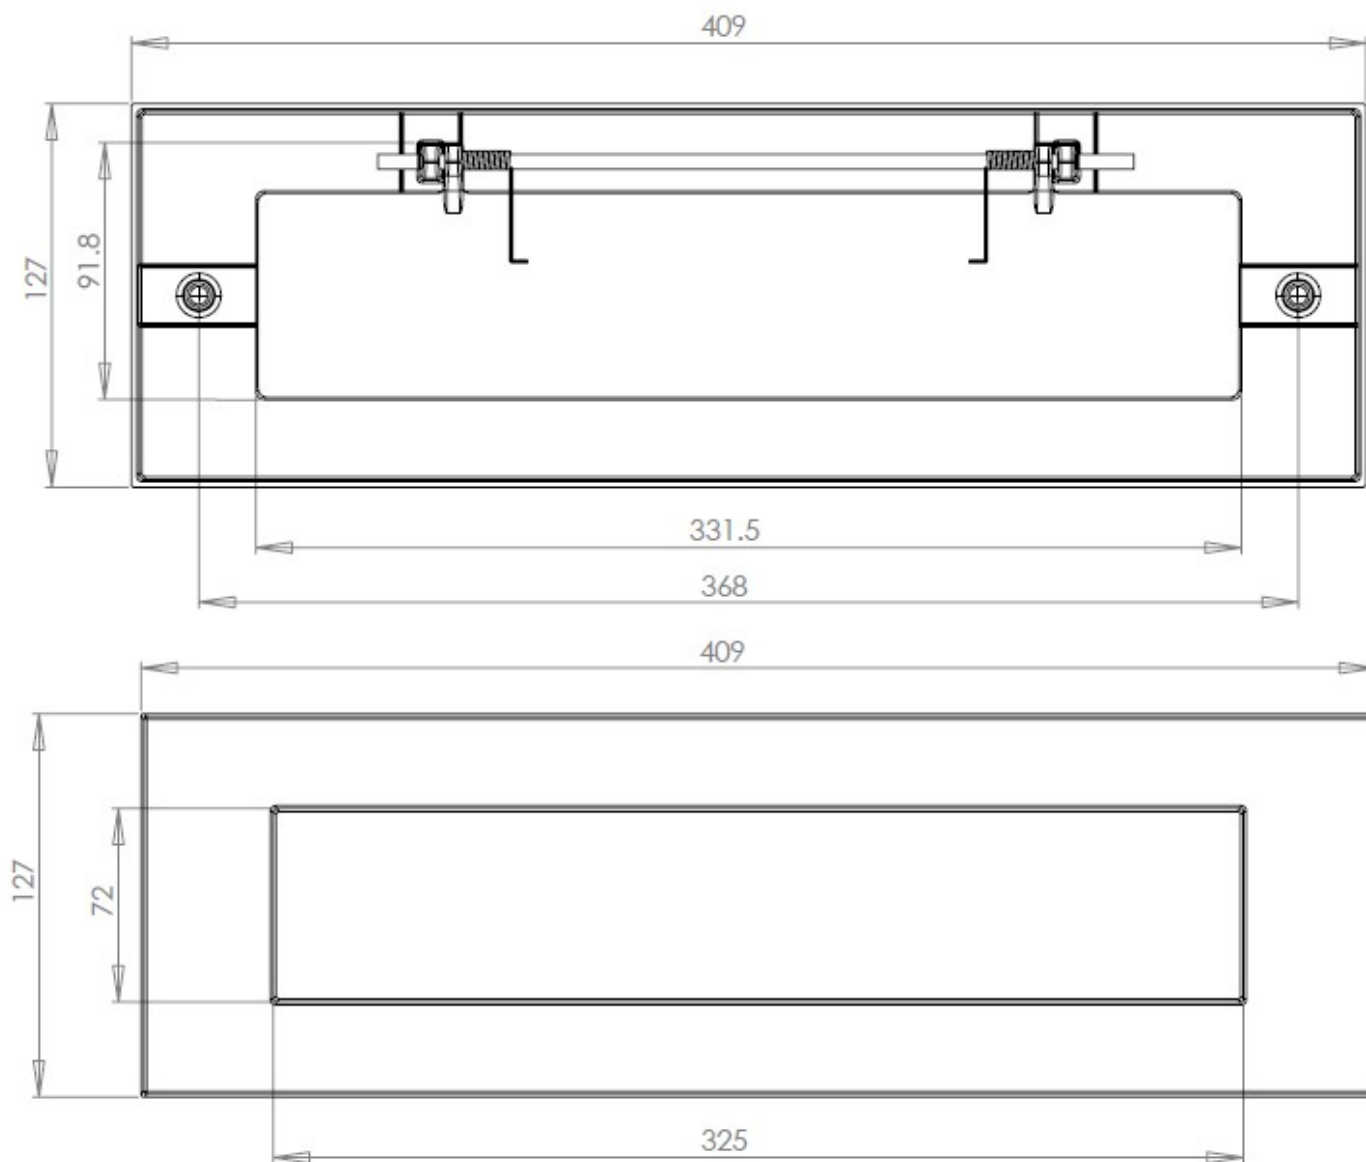


Plain Letter Plate - 409mm x 127mm - Satin Chrome

Product Images

Description

- Plain Letter Plate - 409mm x 127mm

Finish

- Satin Chrome

Dimensions

Dimensions	Sizes
Overall Plate Width	127mm
Overall Plate Length	409mm
Bolt centers	368mm
Aperture Width	325mm
Aperture Height	72mm

Important Info Before You Buy

- Suitable for wooden doors.
- Spring loaded to keep the flap closed.
- Comes with fixing bolts and domed cover caps.
- Matching inner flap letter tidy for the inside of the door also available.

Products in this set

20346.1 - Plain Letter Plate - 409mm x 127mm - Satin Chrome - Each