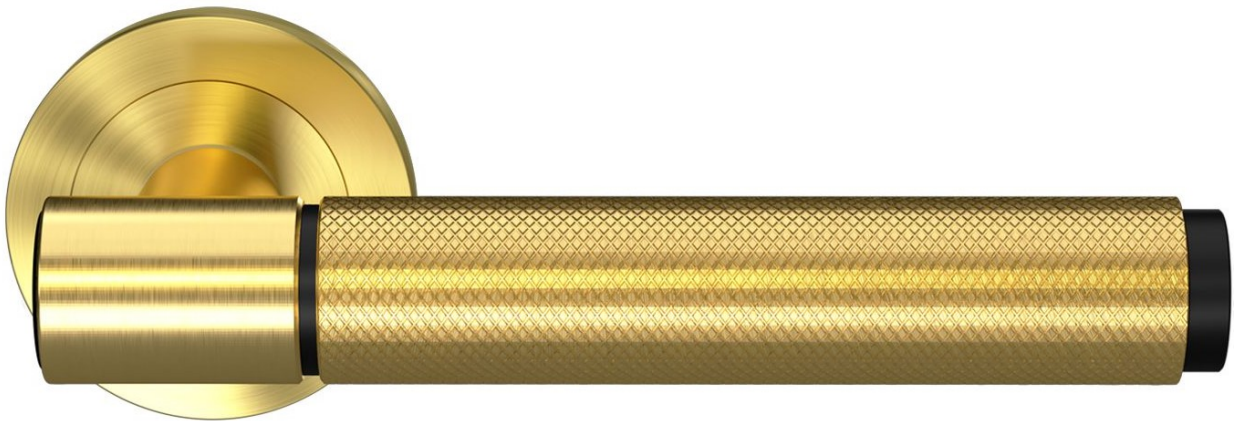

Knurled Tubular Lever handle On Round Rose - Satin Brass PVD Plated With Matt Black Accents

Product Images

Description

- Knurled Tubular Lever handle On Round Rose
- Suitable for residential use or light commercial.
- Concealed bolt through fixings via three piece rose.
- Matching accessories available including Standard escutcheons (keyhole covers), Euro profile escutcheons and a bathroom turn & release set.

Base Material

- Made from stainless steel.

Finish Details

- Satin Brass PVD Plated With Matt Black Accents

Operation

- Both levers are sprung to ensure the lever always returns to its starting position.

Size Information

- Rose Diameter - 52mm
- Rose Thickness - 10mm

Spindle Size

- 8mm x 8mm square - UK Standard.

Fixings

- Concealed bolt together fixings via male and female bolts.
- Grub screw fixing to spindle for extra strength once fitted to the door.
- Comes supplied with male and female bolt through fixings and 8mm spindle.

Products in this set

50884.1 - Knurled Tubular Lever handle On Round Rose - Satin Brass PVD Plated With Matt Black Accents - Pair