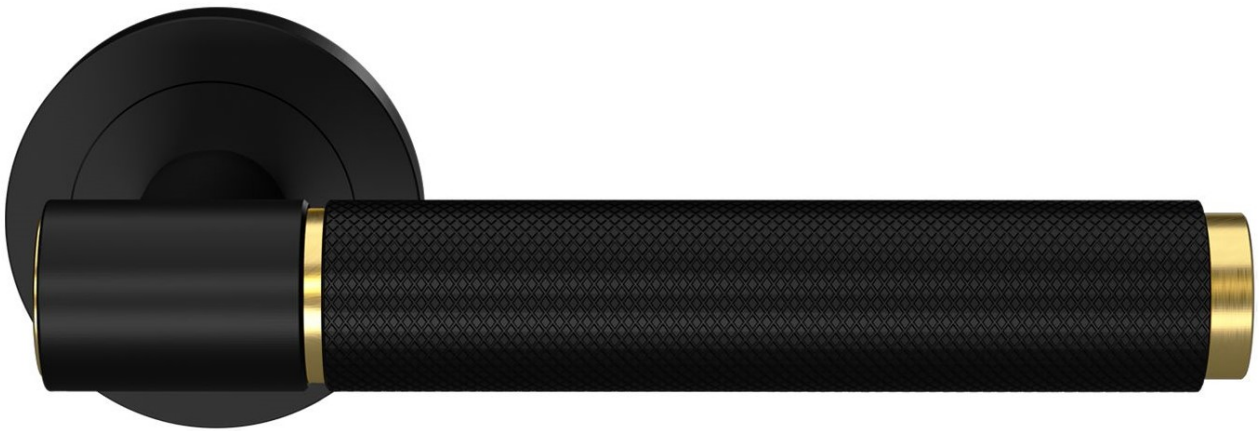

## Knurled Tubular Lever handle On Round Rose - Matt Black With Satin Brass PVD Plated Accents

### Description

---

- Knurled Tubular Lever handle On Round Rose
- Suitable for residential use or light commercial.
- Concealed bolt through fixings via three piece rose.
- Matching accessories available including Standard escutcheons (keyhole covers), Euro profile escutcheons and a bathroom turn & release set.

## Size Information

- Rose Diameter - 52mm
- Rose Thickness - 10mm