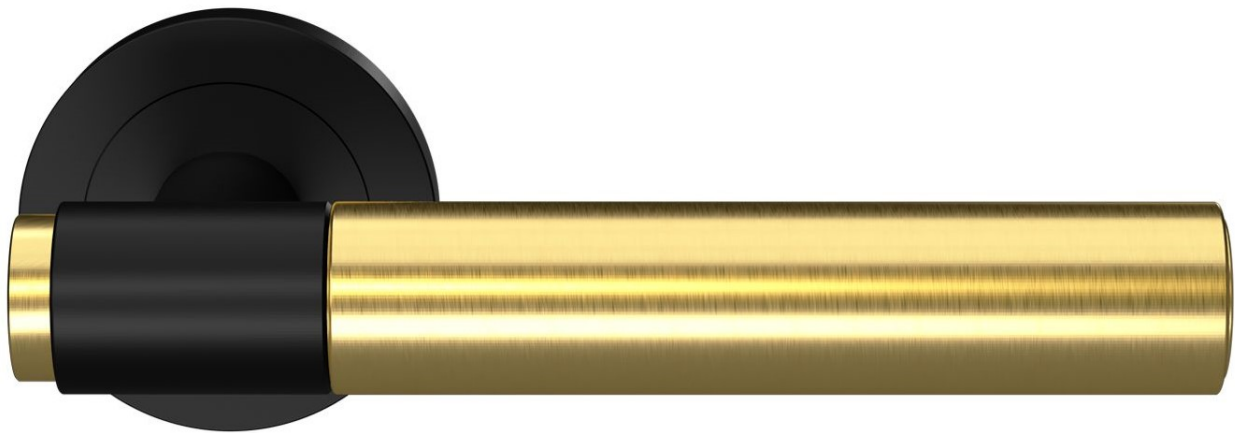

Tubular Lever handle On Round Rose - Satin Brass PVD Plated With Matt Black Neck And Rose

Product Images

Description

- Tubular Lever handle On Round Rose
- Suitable for residential use or light commercial.
- Concealed bolt through fixings via three piece rose.
- Matching accessories available including Standard escutcheons (keyhole covers), Euro profile escutcheons and a bathroom turn & release set.

Base Material

- Made from stainless steel.

Finish Details

- Satin Brass PVD Plated With Matt Black Neck And Rose

Operation

- Both levers are sprung to ensure the lever always returns to its starting position.

Size Information

- Rose Diameter - 52mm
- Rose Thickness - 10mm

Spindle Size

- 8mm x 8mm square - UK Standard.

Fixings

- Concealed bolt together fixings via male and female bolts.
- Grub screw fixing to spindle for extra strength once fitted to the door.
- Comes supplied with male and female bolt through fixings and 8mm spindle.

Products in this set

50887.1 - Tubular Lever handle On Round Rose - Satin Brass PVD Plated With Matt Black Neck And Rose - Pair