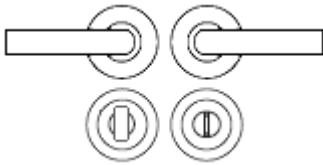

How To Order Lever Handles With A Rose

- **For Non-Locking Doors** - 1 x (Pair) Lever Handles Only

- **For Locking Doors** - 1 x (Pair) Lever Handles Only + 2 x (Each) Standard Escutcheons

- **For Euro Cylinder Locking Doors** - 1 x (Pair) Lever Handles Only + 2 x (Each) Euro Escutcheons

- **For Locking Bathroom Doors** - 1 x Pair Lever Handles Only + 1 x (Set) Turn & Emergency Release

Matching Accessories

- **Standard escutcheon** - (key hole cover to suit regular "chubb style locks")
- **Euro profile escutcheon** - (key hole cover to suit euro profile cylinders)
- **Turn & emergency release** - (a thumbturn used to lock bathroom doors, WC's and toilet doors)

Base Material

- Made from stainless steel.

Finish Details

- Satin Brass PVD Plated With Matt Black Neck And Rose

Operation

- Both levers are sprung to ensure the lever always returns to its starting position.

Size Information

- Rose Diameter - 52mm
- Rose Thickness - 10mm

Spindle Size

- 8mm x 8mm square - UK Standard.

Fixings

- Concealed bolt together fixings via male and female bolts.
- Grub screw fixing to spindle for extra strength once fitted to the door.
- Comes supplied with male and female bolt through fixings and 8mm spindle.