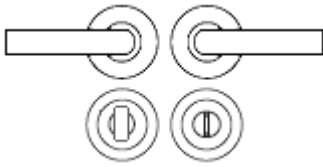

How To Order Lever Handles With A Rose

- **For Non-Locking Doors** - 1 x (Pair) Lever Handles Only

- **For Locking Doors** - 1 x (Pair) Lever Handles Only + 2 x (Each) Standard Escutcheons

- **For Euro Cylinder Locking Doors** - 1 x (Pair) Lever Handles Only + 2 x (Each) Euro Escutcheons

- **For Locking Bathroom Doors** - 1 x Pair Lever Handles Only + 1 x (Set) Turn & Emergency Release

Matching Accessories

- **Standard escutcheon** - (key hole cover to suit regular "chubb style locks")
- **Euro profile escutcheon** - (key hole cover to suit euro profile cylinders)
- **Turn & emergency release** - (a thumbturn used to lock bathroom doors, WC's and toilet doors)

Base Material

- Made from stainless steel.

Finish Details

- Matt Black With Satin Brass PVD Plated Accents

Operation

- Both levers are sprung to ensure the lever always returns to its starting position.

Size Information

- Rose Diameter - 52mm
- Rose Thickness - 10mm

Spindle Size

- 8mm x 8mm square - UK Standard.

Fixings

- Concealed bolt together fixings via male and female bolts.
- Grub screw fixing to spindle for extra strength once fitted to the door.
- Comes supplied with male and female bolt through fixings and 8mm spindle.