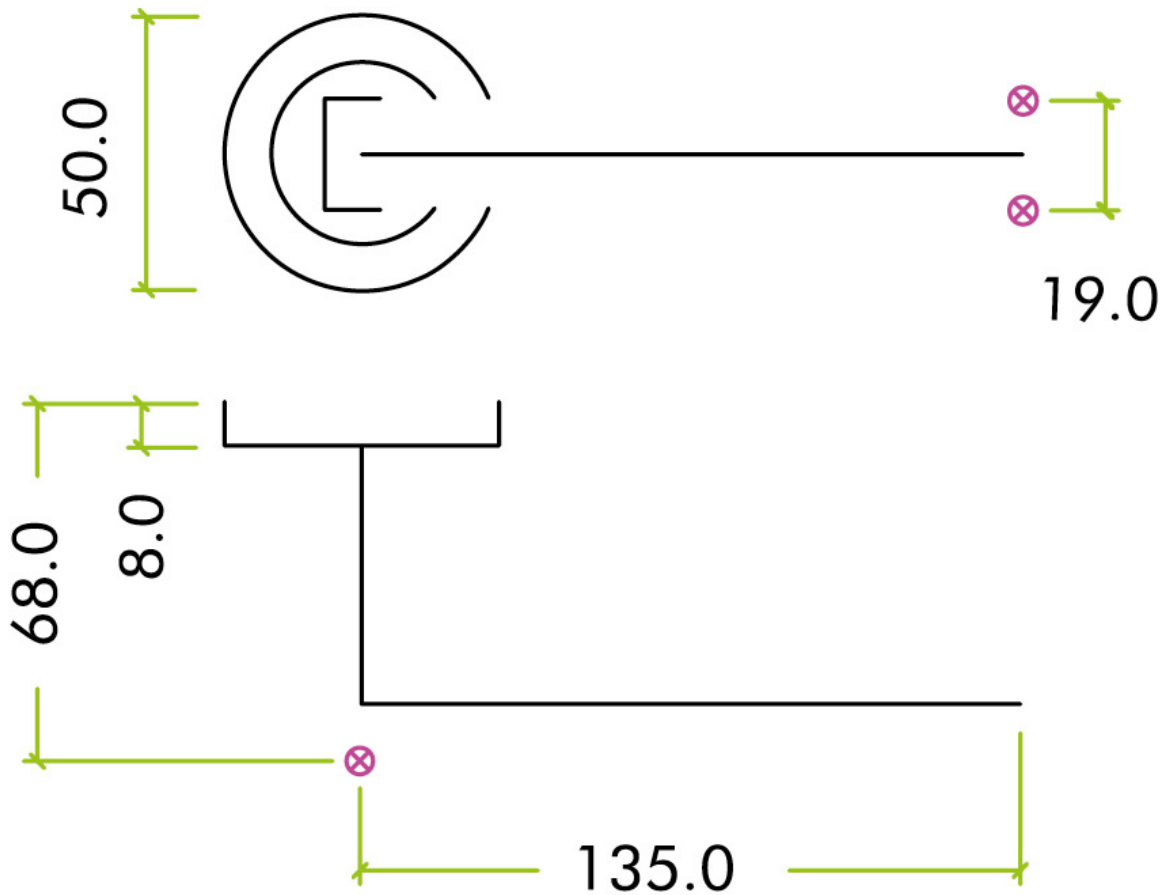

Base Material

- Brass

Finish

- Powder Coated White

Operation

- Both levers are sprung to ensure the lever always returns to its starting position.

Dimensions

- Rose Diameter - 50mm
- Rose Thickness - 8mm
- Lever Diameter - 19mm
- Lever Length - 135mm

Spindle Size

- 8mm x 8mm square - UK Standard.

Fixings

- Concealed bolt together fixings via male and female bolts.
- Grub screw fixing to spindle for extra strength once fitted to the door.
- Comes supplied with male and female bolt through fixings and 8mm heso fixing spindle.