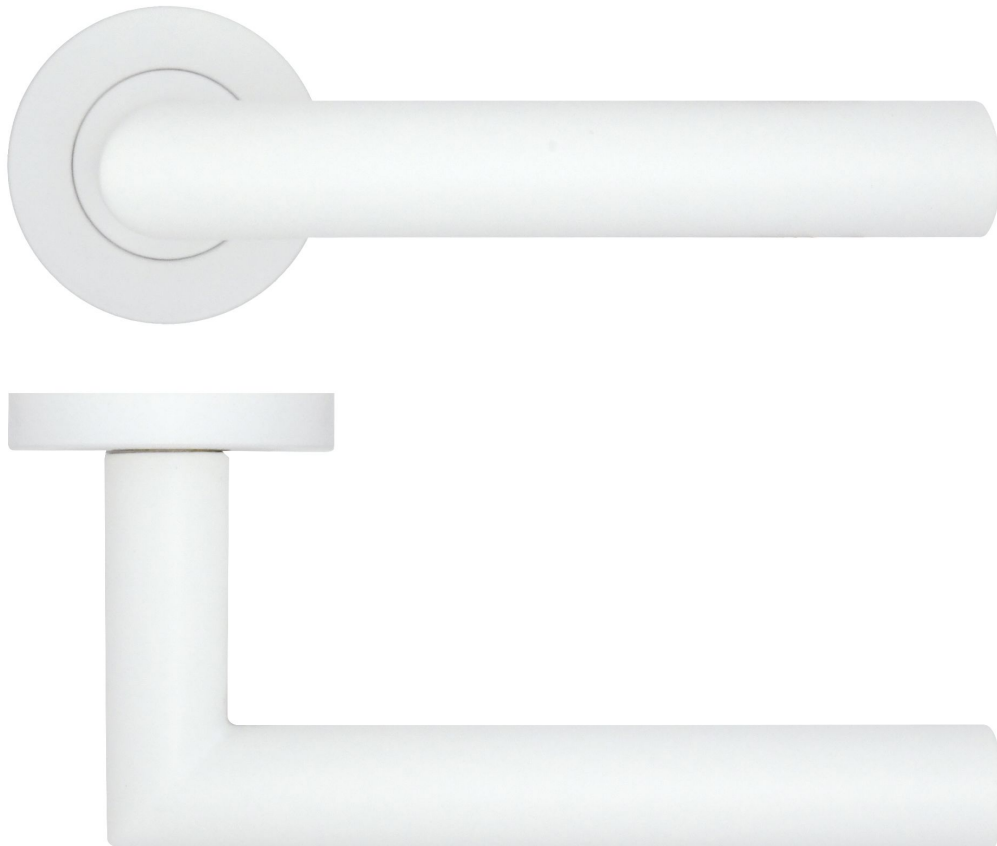

Lugano Straight Mitred Round Rose Lever Handles - Powder Coated White

Product Images

Description

- Straight mitred design round rose lever handles
- Suitable for commercial projects and public buildings
- Concealed bolt through fixings via screw on rose.
- Matching accessories available including standard escutcheons (keyhole covers) and a bathroom turn & release set.

- **For Locking Bathroom Doors** - 1 x Pair Lever Handles Only + 1 x (Set) Turn & Emergency Release

Matching Accessories

- **Standard escutcheon** - (key hole cover to suit regular "chubb style locks")
- **Euro profile escutcheon** - (key hole cover to suit euro profile cylinders)
- **Turn & emergency release** - (a thumbturn used to lock bathroom doors, WC's and toilet doors)

Base Material

- Brass

Finish

- Powder Coated White

Operation

- Both levers are sprung to ensure the lever always returns to its starting position.

Dimensions

- Rose Diameter - 50mm
- Rose Thickness - 8mm
- Lever Diameter - 19mm
- Lever Length - 135mm

Spindle Size

- 8mm x 8mm square - UK Standard.

Fixings

- Concealed bolt together fixings via male and female bolts.
- Grub screw fixing to spindle for extra strength once fitted to the door.
- Comes supplied with male and female bolt through fixings and 8mm heso fixing spindle.