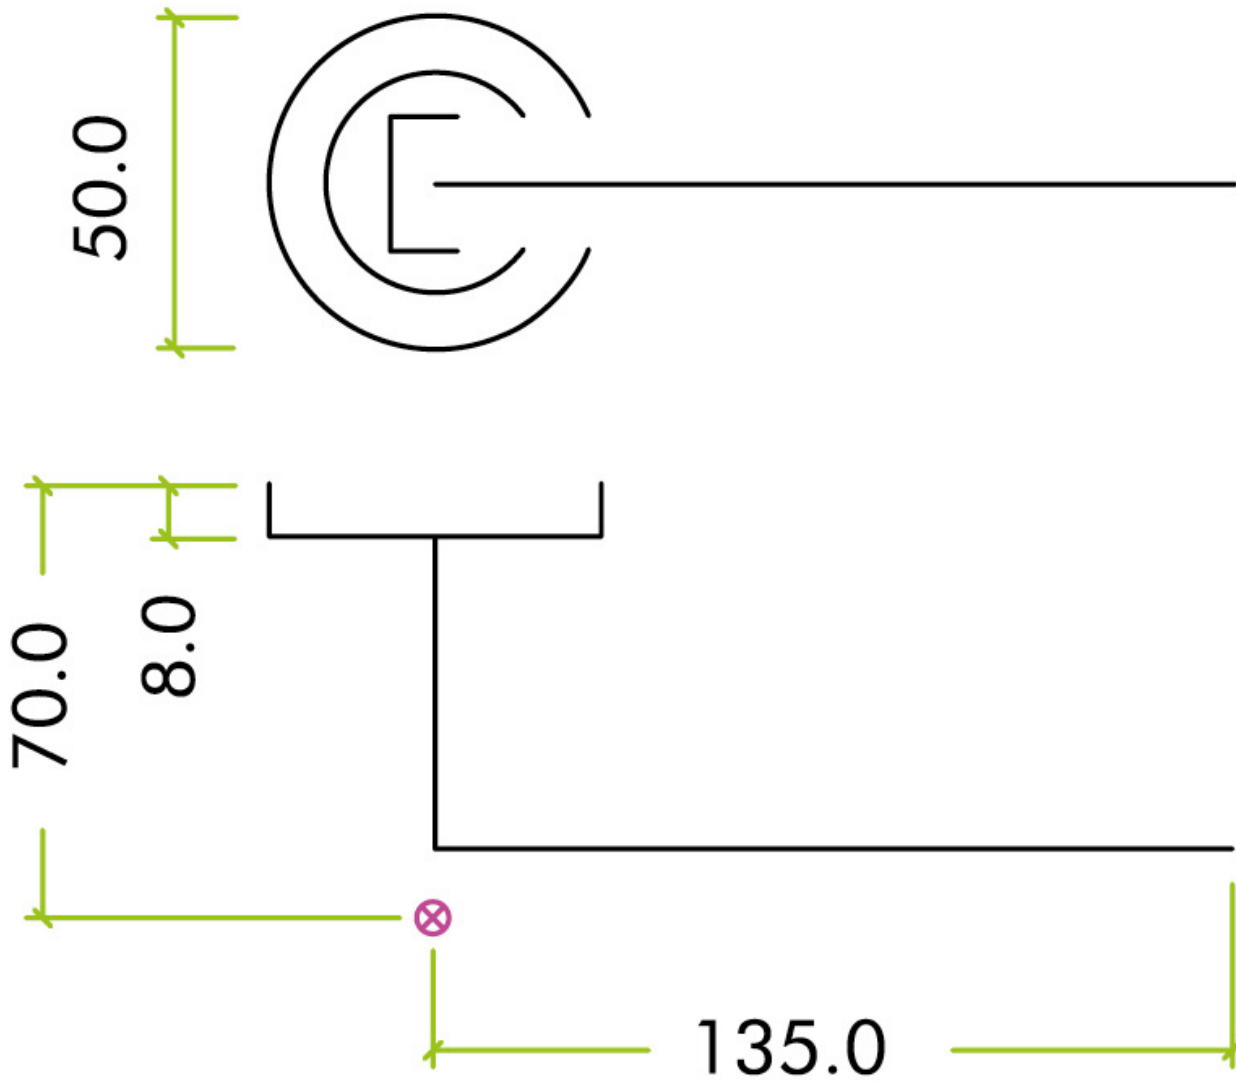

## Dimensions

- Rose Diameter - 50mm
- Rose Thickness - 8mm
- Lever Length - 135mm

## Spindle Size

- 8mm x 8mm square - UK Standard.