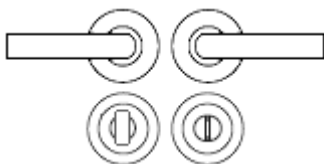


Maggiore Return To Door Round Rose Lever Handles - Powder Coated White

Product Images

Description

- Maggiore return to door round rose lever handles
- Suitable for commercial projects and public buildings
- Concealed bolt through fixings via screw on rose.
- Matching accessories available including standard escutcheons (keyhole covers) and a bathroom turn & release set.

How To Order Lever Handles With A Rose

- **For Non-Locking Doors** - 1 x (Pair) Lever Handles Only

- **For Locking Doors** - 1 x (Pair) Lever Handles Only + 2 x (Each) Standard Escutcheons

- **For Euro Cylinder Locking Doors** - 1 x (Pair) Lever Handles Only + 2 x (Each) Euro Escutcheons

- **For Locking Bathroom Doors** - 1 x Pair Lever Handles Only + 1 x (Set) Turn & Emergency Release

Matching Accessories

- **Standard escutcheon** - (key hole cover to suit regular "chubb style locks")
- **Euro profile escutcheon** - (key hole cover to suit euro profile cylinders)
- **Turn & emergency release** - (a thumbturn used to lock bathroom doors, WC's and toilet doors)

Base Material

- Brass

Finish

- Powder Coated White

Operation

- Both levers are sprung to ensure the lever always returns to its starting position.

Dimensions

- Rose Diameter - 50mm
- Rose Thickness - 8mm
- Lever Length - 135mm