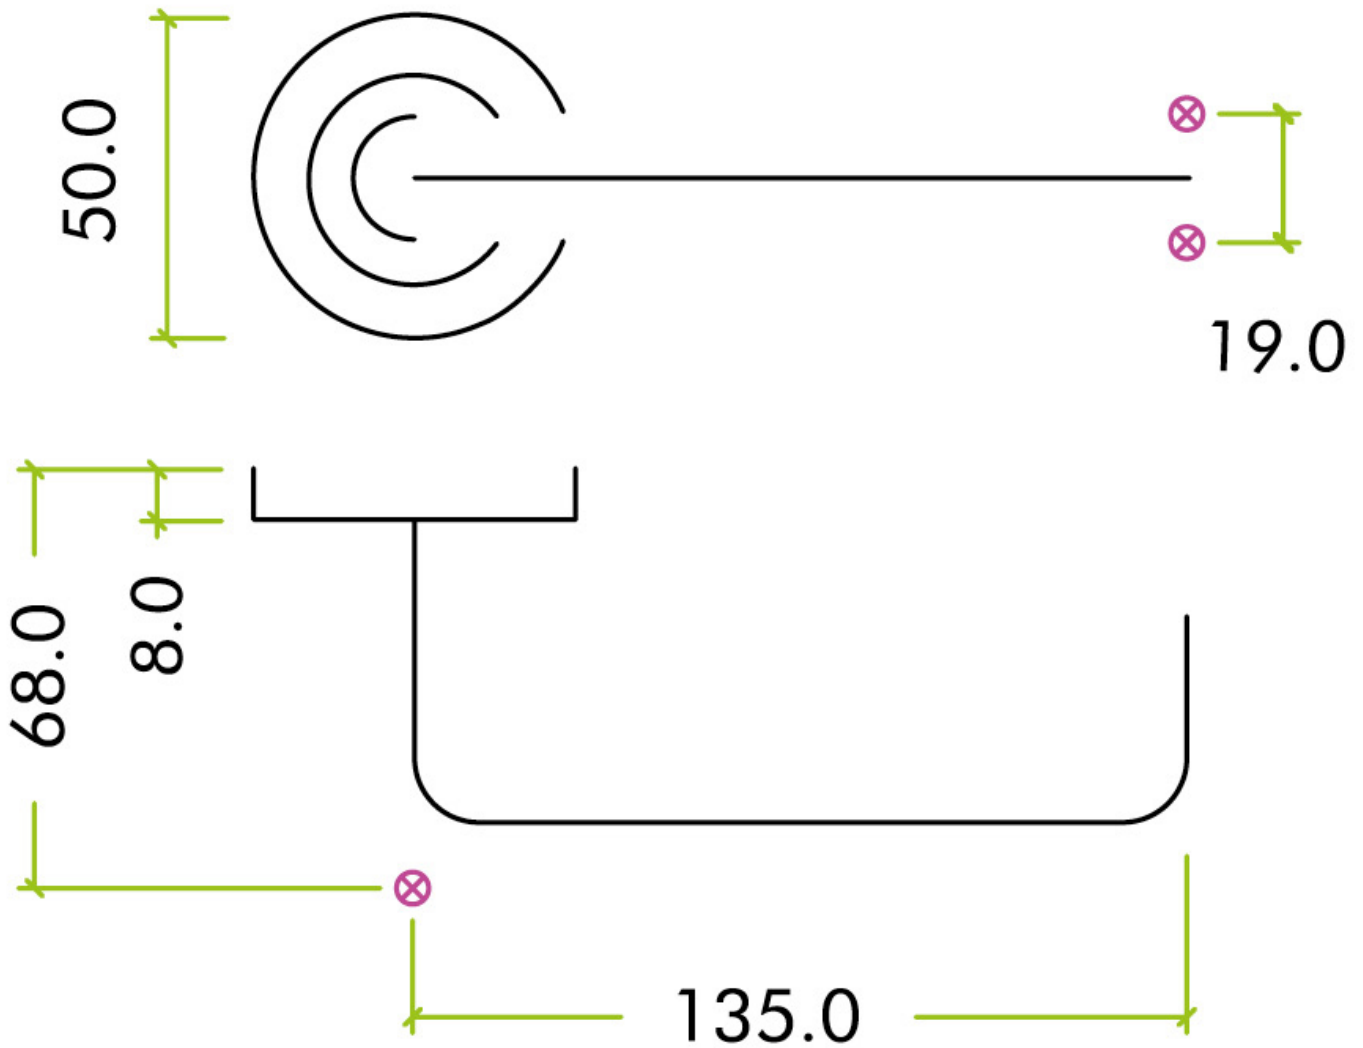

Base Material

- Brass

Finish

- Powder Coated White

Operation

- Both levers are sprung to ensure the lever always returns to its starting position.

Dimensions

- Rose Diameter - 50mm
- Rose Thickness - 8mm
- Lever Length - 135mm

Spindle Size

- 8mm x 8mm square - UK Standard.

Fixings

- Concealed bolt together fixings via male and female bolts.
- Grub screw fixing to spindle for extra strength once fitted to the door.
- Comes supplied with male and female bolt through fixings and 8mm heso fixing spindle.