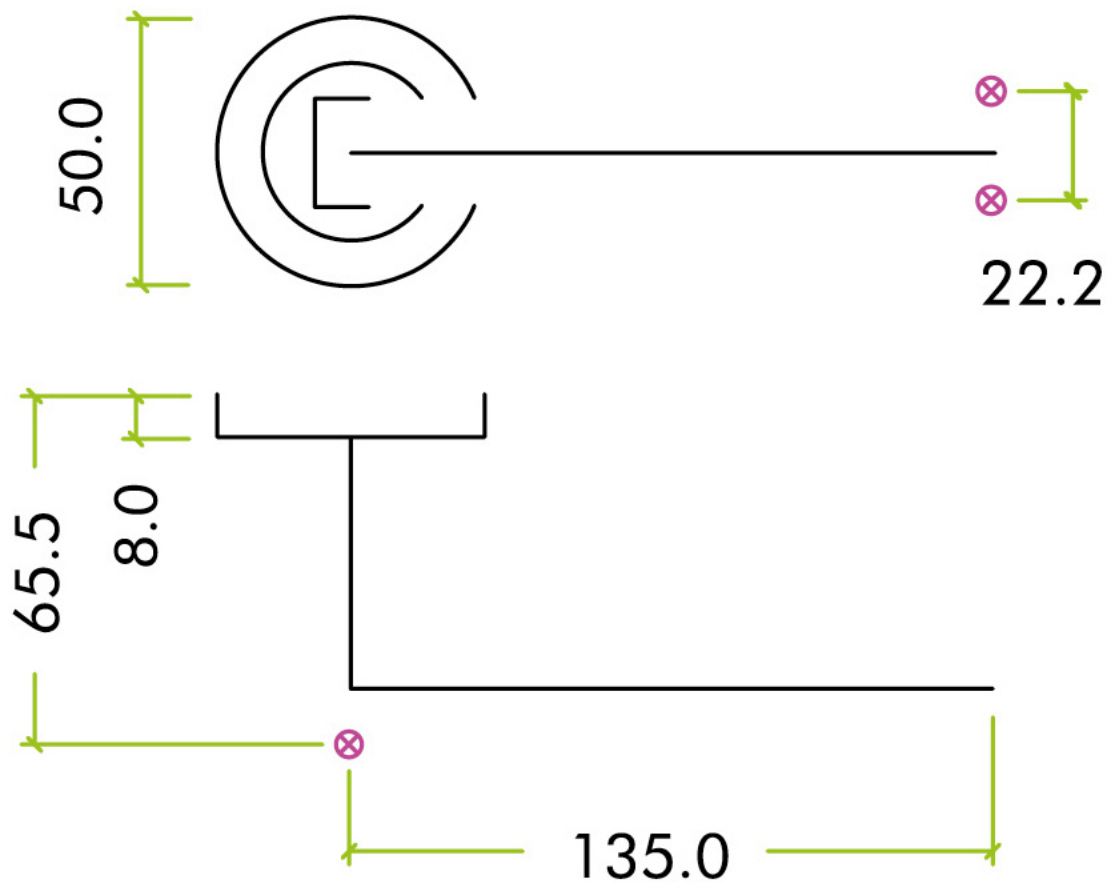

## Dimensions

- Rose Diameter - 50mm
- Rose Thickness - 8mm
- Lever Length - 135mm

## Spindle Size

- 8mm x 8mm square - UK Standard.