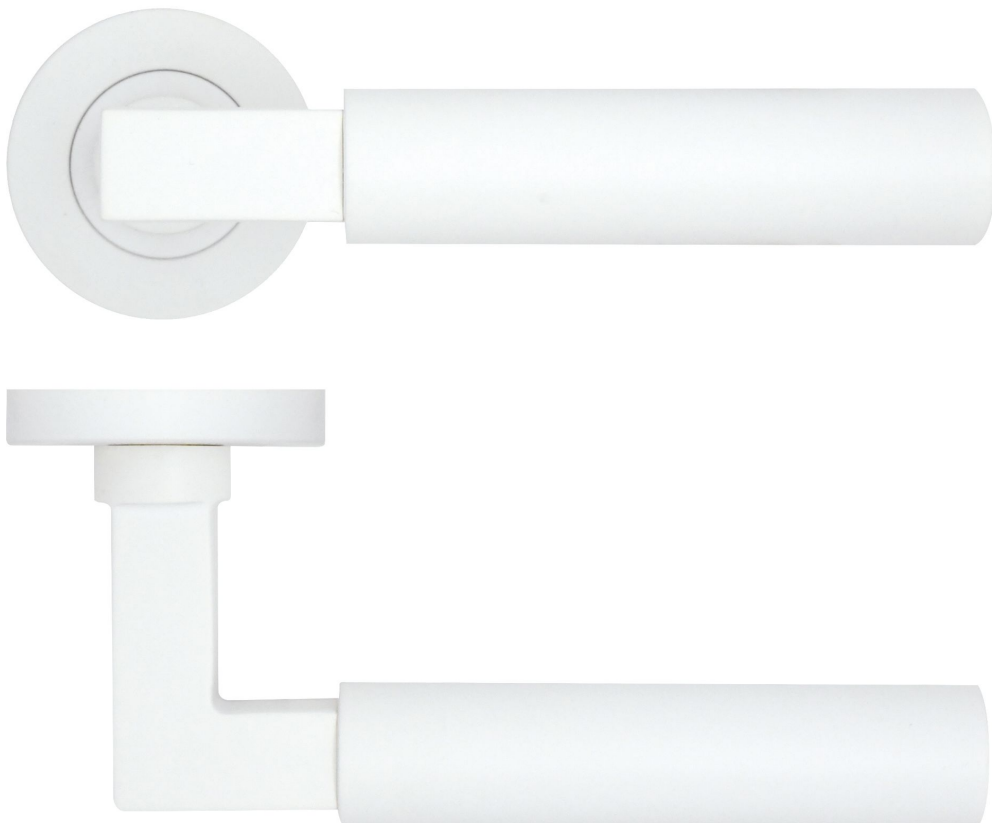

## Garda Tubular Lever Door Handles With Square Section Neck And Round Rose - Powder Coated White

## Description

---

- Garda tubular lever door handles with square section neck and round rose lever handles
- Suitable for commercial projects and public buildings
- Concealed bolt through fixings via screw on rose.
- Matching accessories available including standard escutcheons (keyhole covers) and a bathroom turn & release set.

## Dimensions

- Rose Diameter - 50mm
- Rose Thickness - 8mm
- Lever Length - 135mm

## Unit Of Sale

- Lever handles are sold in pairs. (One pair consists of 1x left hand and 1x right hand).

50896.1 - Garda Tubular Lever Door Handles With Square Section Neck And Round Rose - Powder Coated White - Pair