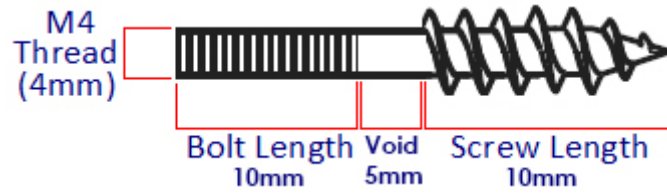


Dual Screw - M4 Fixing Bolt To Wood Screw - For Face Fixing Cupboard Knobs

Product Images

Description

- Dual screw for face fixing cupboard knobs to wooden cupboards, doors and drawers.
- Dual thread with part M4 for bolt and part wood screw.
- Allows a cupboard knob to be screwed directly into the face of a door or drawer.
- Ideal for use on units where the rear can not be accessed.

Sizes Available

M4 Bolt Length	Wood Screw Length	Overall Length
10mm	10mm	25mm

Base Material

- Made from a steel.

Finish Details

- Bright zinc plated finish - (shiny silver colour)

Fixing

- Allows a cupboard knob to be face fixed to a door drawer.

Unit Of Sale

- Dual screws are sold individually - (Each)

Products in this set

30378.1 - Dual Screw - M4 Fixing Bolt To Wood Screw - For Face Fixing Cupboard Knobs - Zinc Plated - 25mm Length - Each